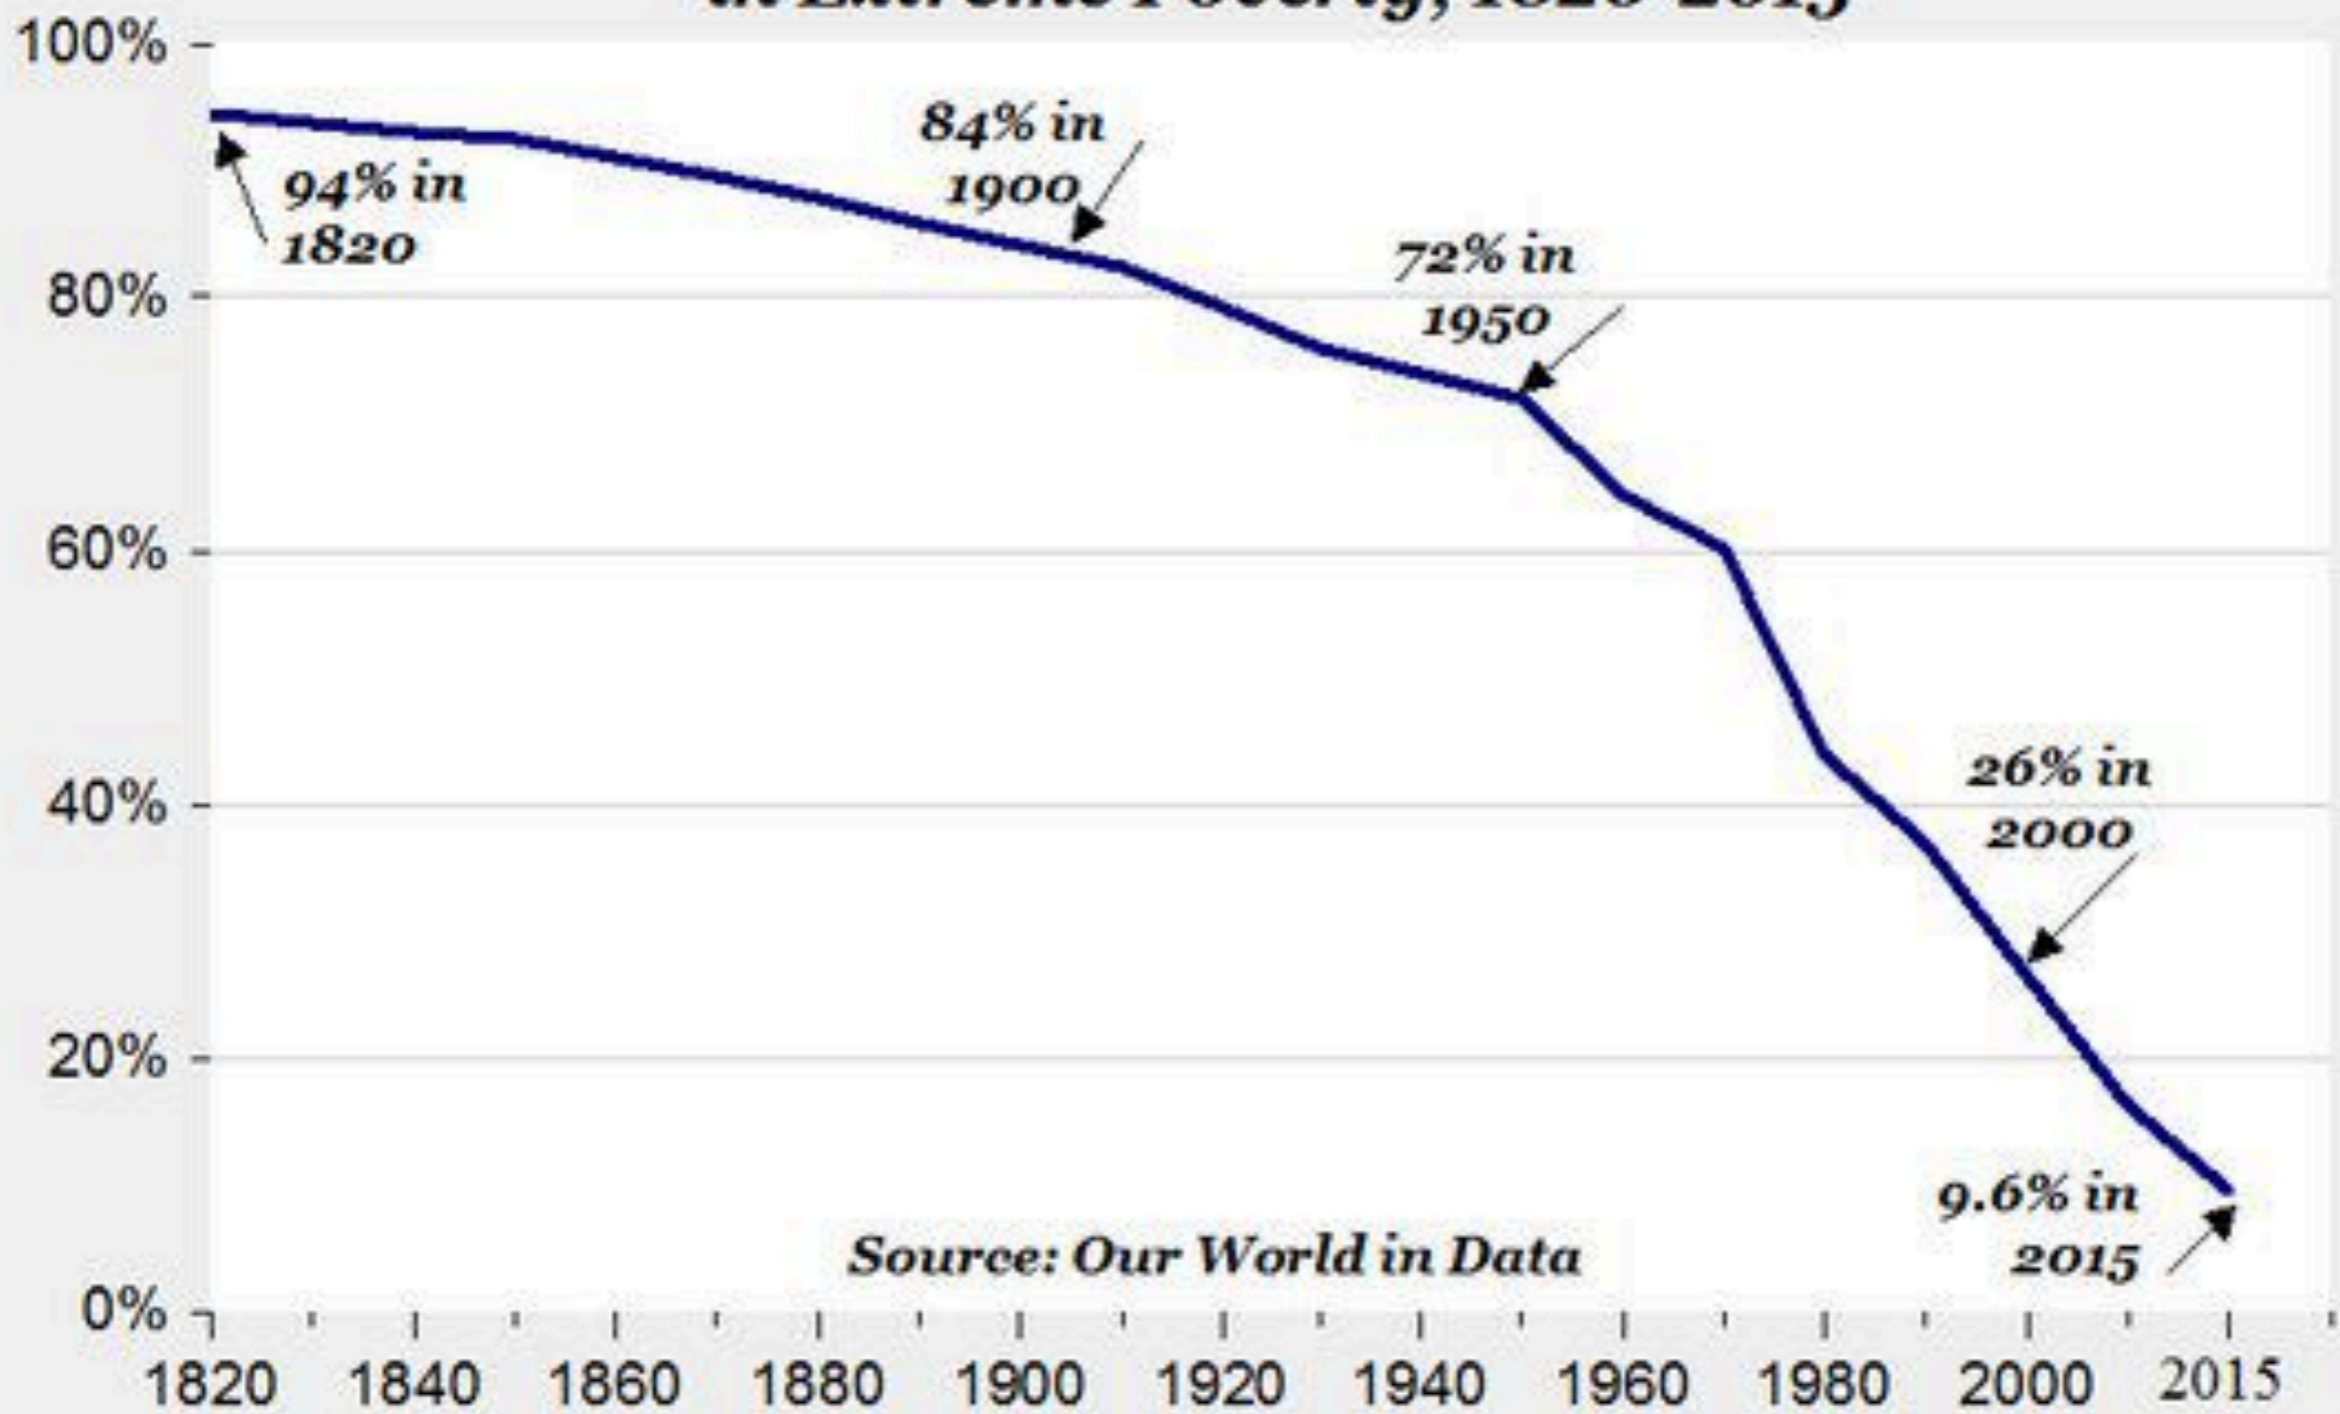

12 killed in mass shooting during California bar's college night

Several hundred people were inside the venue, which was hosting a "college country night" for students, when the shooter walked inside and opened fire, police said.

Share of World Population Living in Extreme Poverty, 1820-2015

Source: Our World in Data

The Waning of War

World-wide battle deaths per 100,000 people

Source: Human Security Report Project, the Uppsala Conflict Data Project, and the Peace Research Institute of Oslo