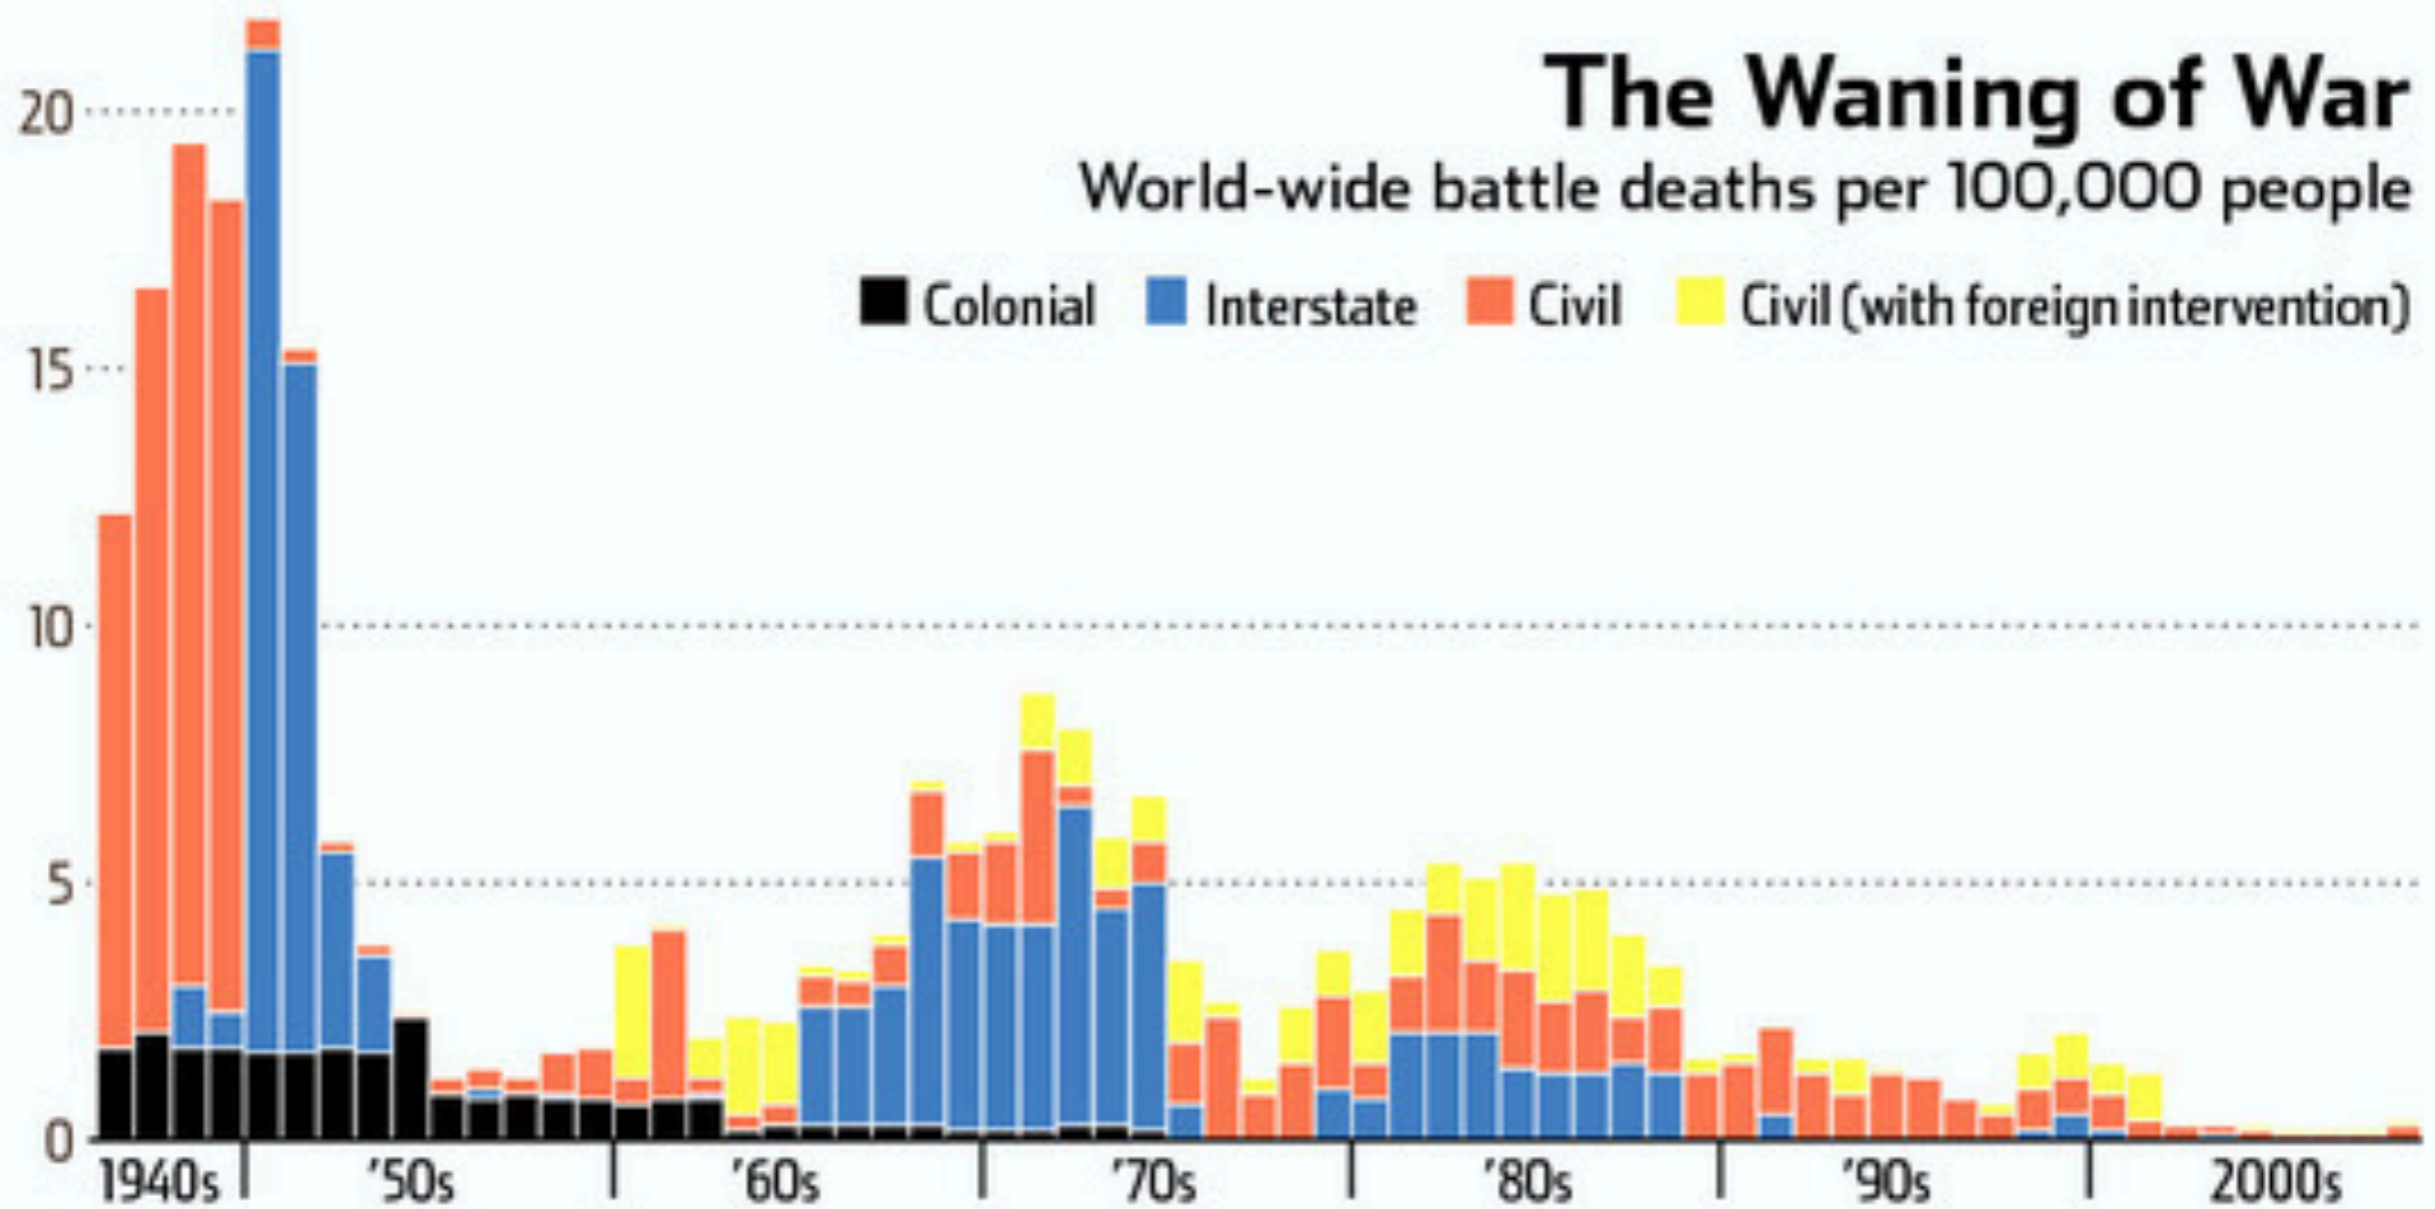

12 killed in mass shooting during California bar's college night

Several hundred people were inside the venue, which was hosting a "college country night" for students, when the shooter walked inside and opened fire, police said.

Share of World Population Living in Extreme Poverty, 1820-2015

Source: Our World in Data

The Waning of War

World-wide battle deaths per 100,000 people

Source: Human Security Report Project, the Uppsala Conflict Data Project, and the Peace Research Institute of Oslo